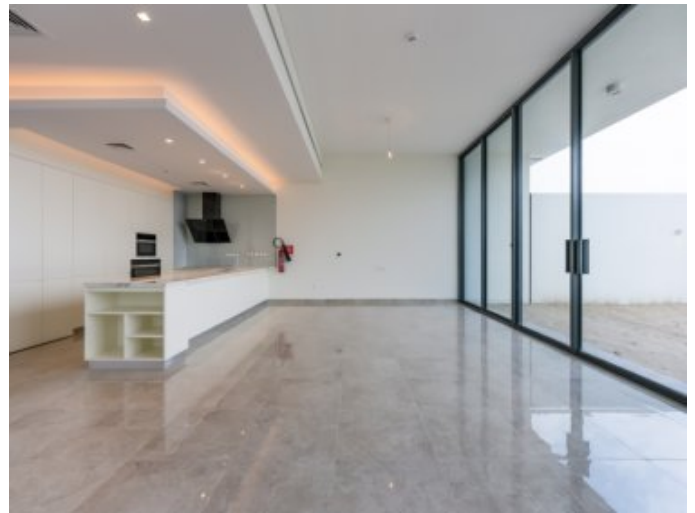

About this property

Nestled within the prestigious District One community in Mohammed Bin Rashid Al Maktoum City, this brand new 4BR semi-detached villa offers location, accessibility and world class community amenities.

Description: - 4 Bedroom semi-detached villa - 5 Bathrooms - Corner unit - BUA: 3,876.5 Sq. Ft. - Burj Khalifa view - Unfurnished - Ready to Move In - Swimming Pool & Gym - Close to Restaurants, Shops, Malls

District One boasts an impressive array of amenities, including vast green spaces, crystal-clear lagoons, and meticulously landscaped gardens. Residents enjoy direct beach access, cycling and running tracks spanning over 8.4 kilometers, and exclusive access to the upcoming Meydan One Mall for dining, entertainment, and retail options. With luxury and convenience at every turn, District One offers a lifestyle of unparalleled sophistication in Mohammed Bin Rashid Al Maktoum City.

Call Mare Mihaileanu for a viewing: +971569362950