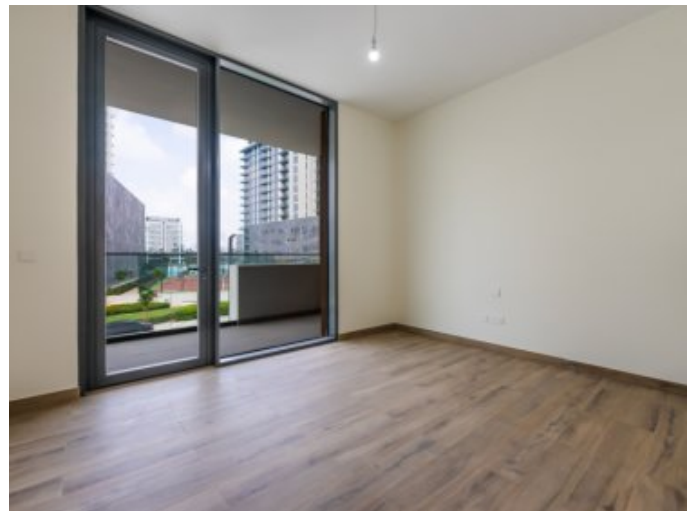

About this property

Nestled within the prestigious District One community in Mohammed Bin Rashid Al Maktoum City, this brand new 4BR semi-detached villa offers location, accessibility and world class community amenities.

Description: - 4 Bedroom semi-detached villa - 5 Bathrooms - Corner unit - BUA: 3,876.5 Sq. Ft. - Burj Khalifa view - Unfurnished - Ready to Move In - Swimming Pool & Gym - Close to Restaurants, Shops, Malls

District One boasts an impressive array of amenities, including vast green spaces, crystal-clear lagoons, and meticulously landscaped gardens. Residents enjoy direct beach access, cycling and running tracks spanning over 8.4 kilometers, and exclusive access to the upcoming Meydan One Mall for dining, entertainment, and retail options. With luxury and convenience at every turn, District One offers a lifestyle of unparalleled sophistication in Mohammed Bin Rashid Al Maktoum City.

Call Mare Mihaileanu for a viewing: +971569362950